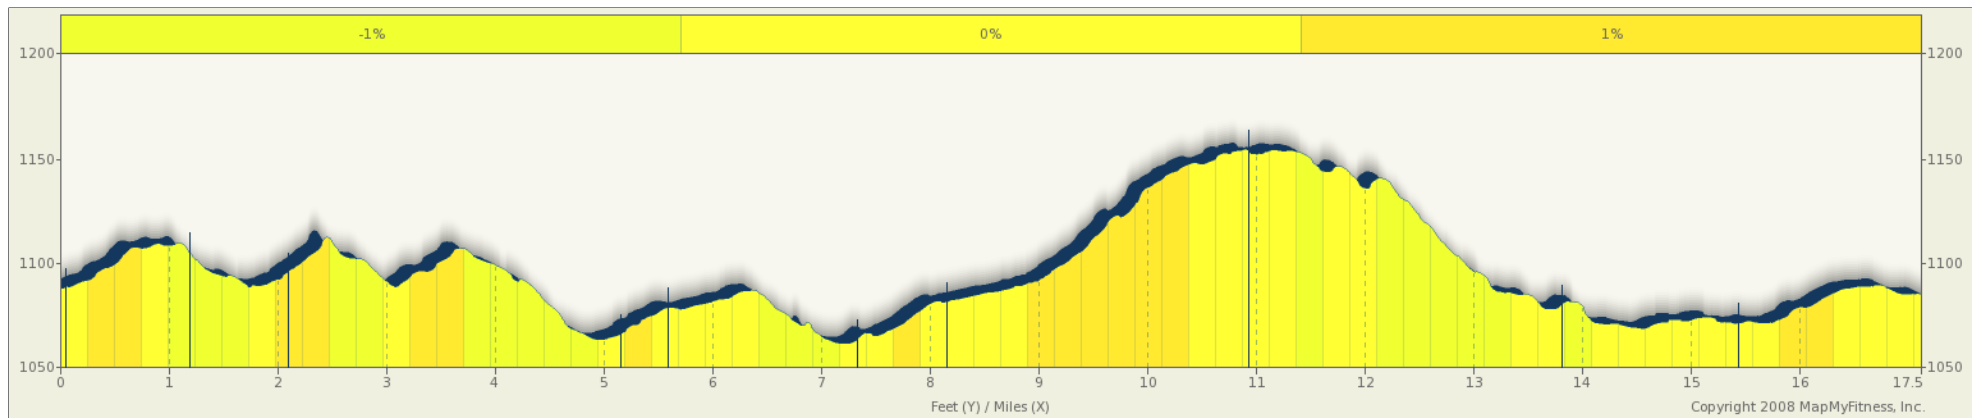

Bridge Burners Extension

Starts In Mohawk, Tennessee

17.38 miles

Description
 Parking available at the Harmon Cemetery. Original Bridger Burners route that goes by the bridge that was burned during the Civil War and numerous cemeteries where the bridge burners are buried