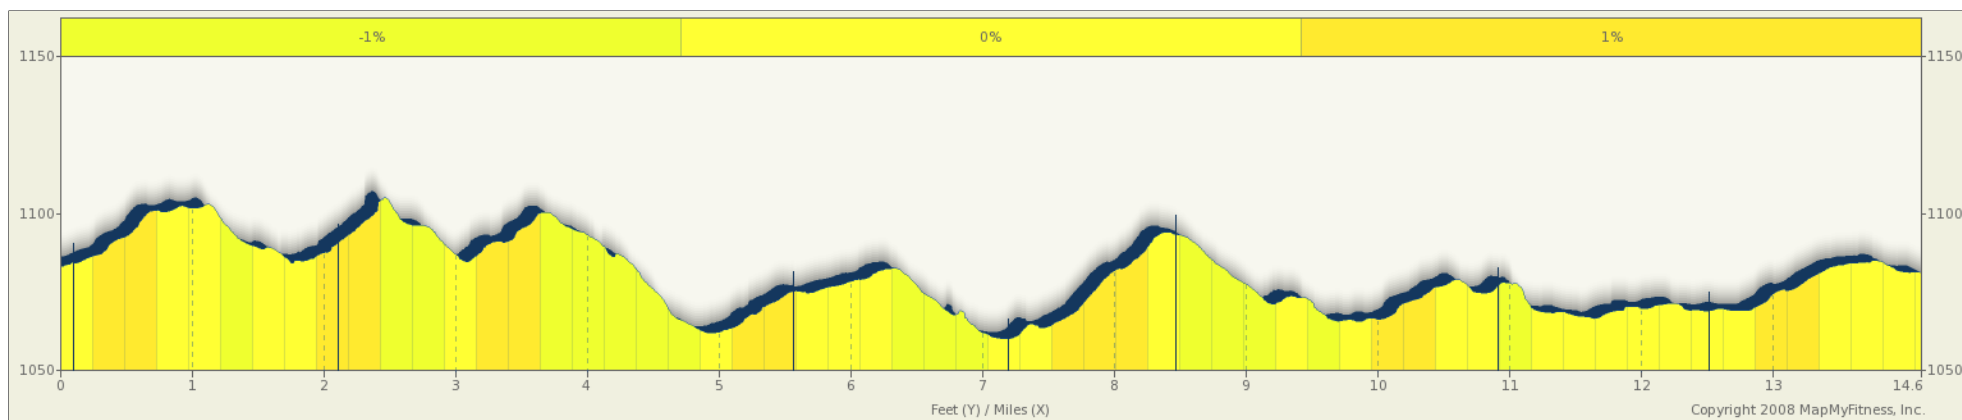

Bridge Burners

Starts In Mohawk, Tennessee

14.52 miles

Description

Parking available at the Harmon Cemetery. Original Bridger Burners route that goes by the bridge that was burned during the Civil War and numerous cemeteries where the bridge burners are buried