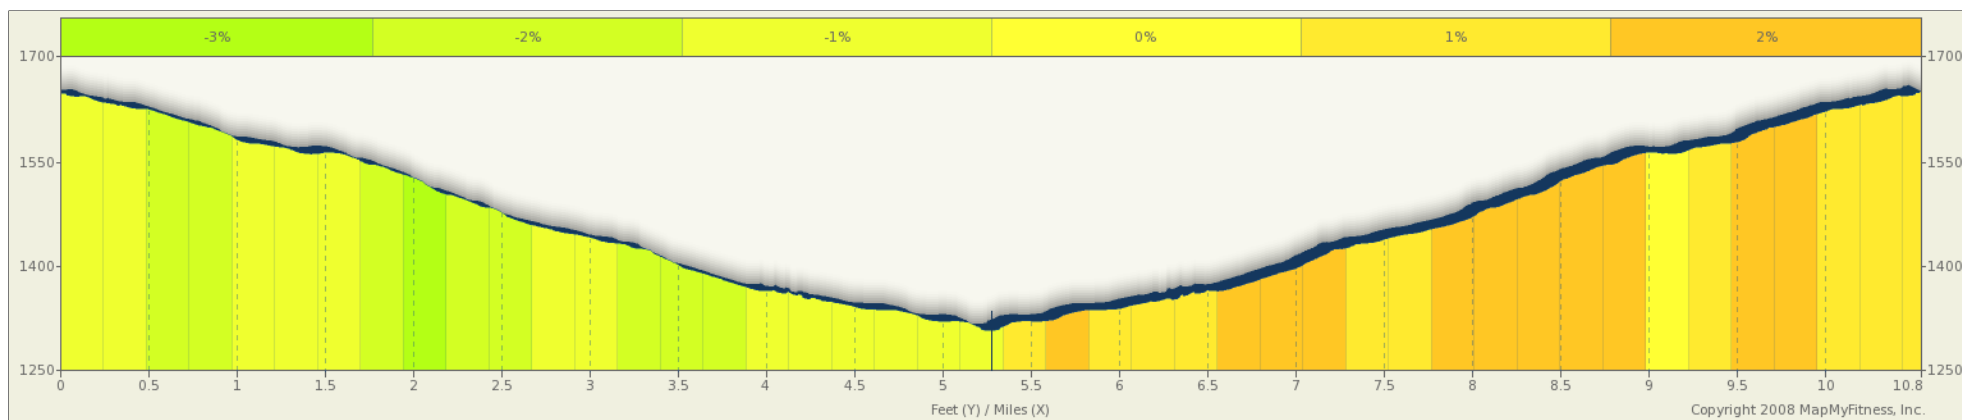

Paint Creek State Park

Starts In Greenville, Tennessee

10.77 miles

Description
 Moderate ride along the winding and beautiful Paint Creek to the French Broad River through the Cherokee National Forest. Parking, restrooms, and picnic facilities available