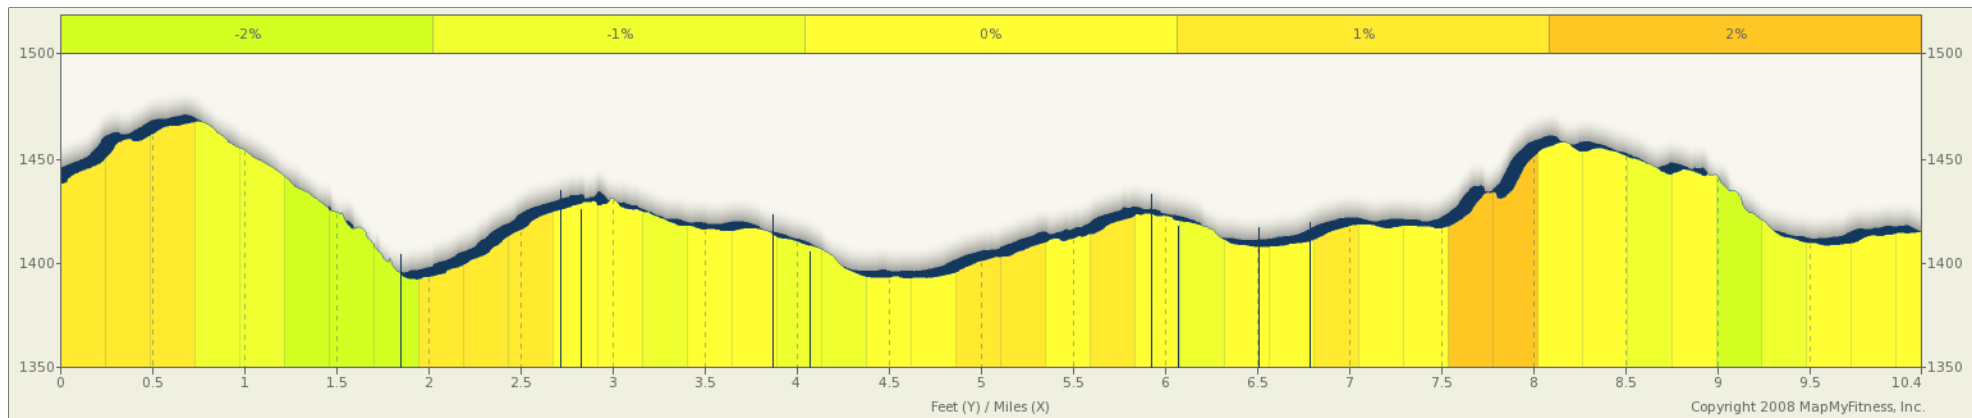

# Philadelphia Church

Starts In Chuckey, Tennessee

**10.39** miles

Description