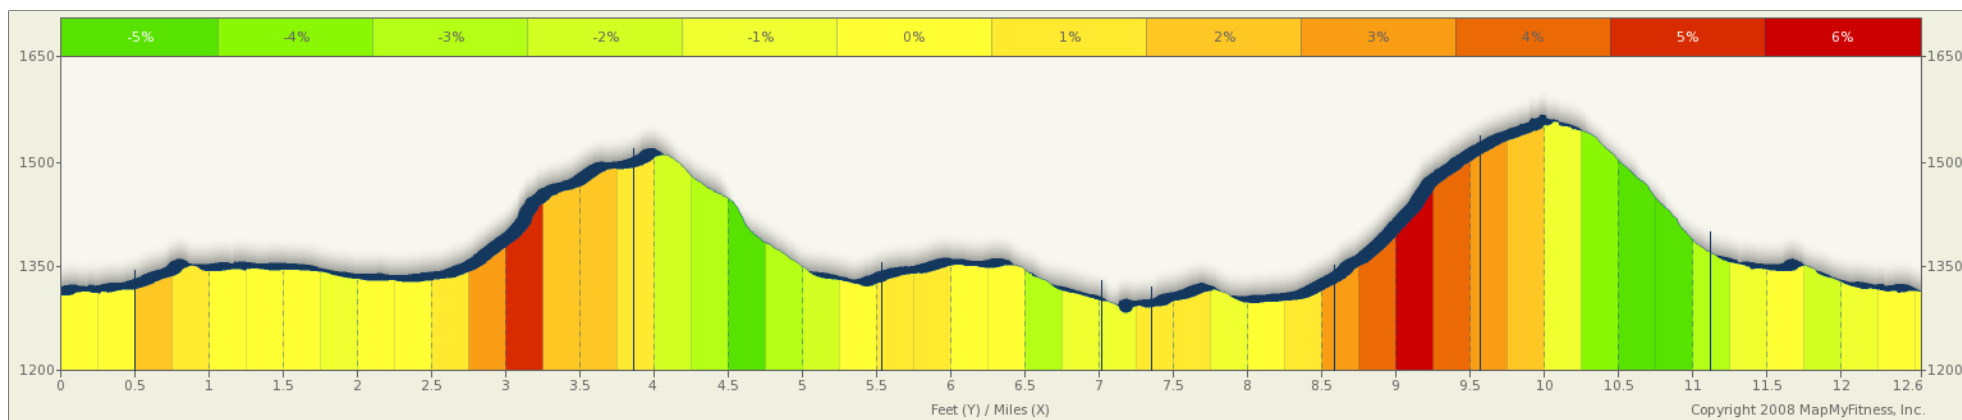

Roaring Springs

Starts In Afton, Tennessee

12.51 miles

Description

11E North on Baileyton Rd. (172) 6.1 miles, turn right onto Old Baileyton Rd. 1/2 mile to Cross Anchor Community Center and Convenience Center on the left for parking